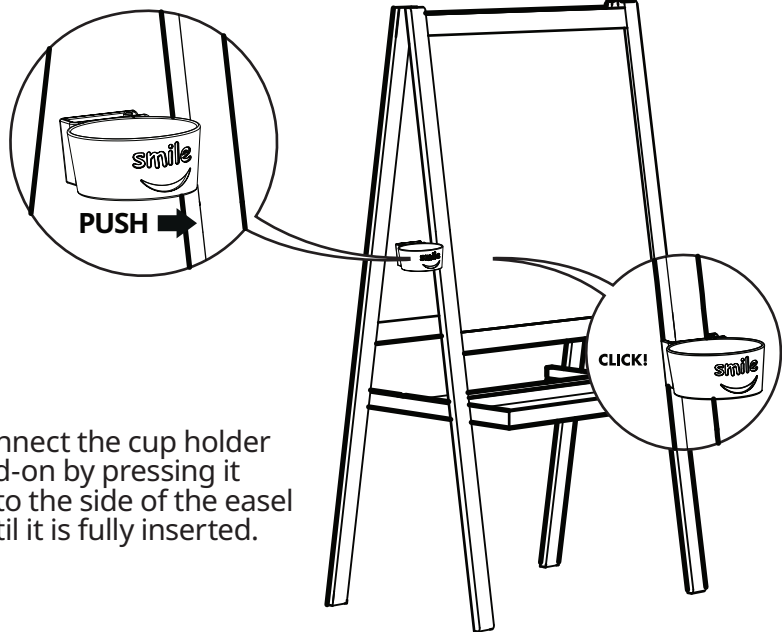

CAN VAS

A device that enables attaching a cup holding chalk, markers, paint brushes and paint tubes at a convenient height without needing to bend down. It also prevents the cup and its contents from tipping over or falling.

Suited to MÅLA easel and Ikea children's cup

ThisAbles.com

1
Connect the cup holder add-on by pressing it onto the side of the easel until it is fully inserted.

2
Fill a cup with water and place it into the holder.